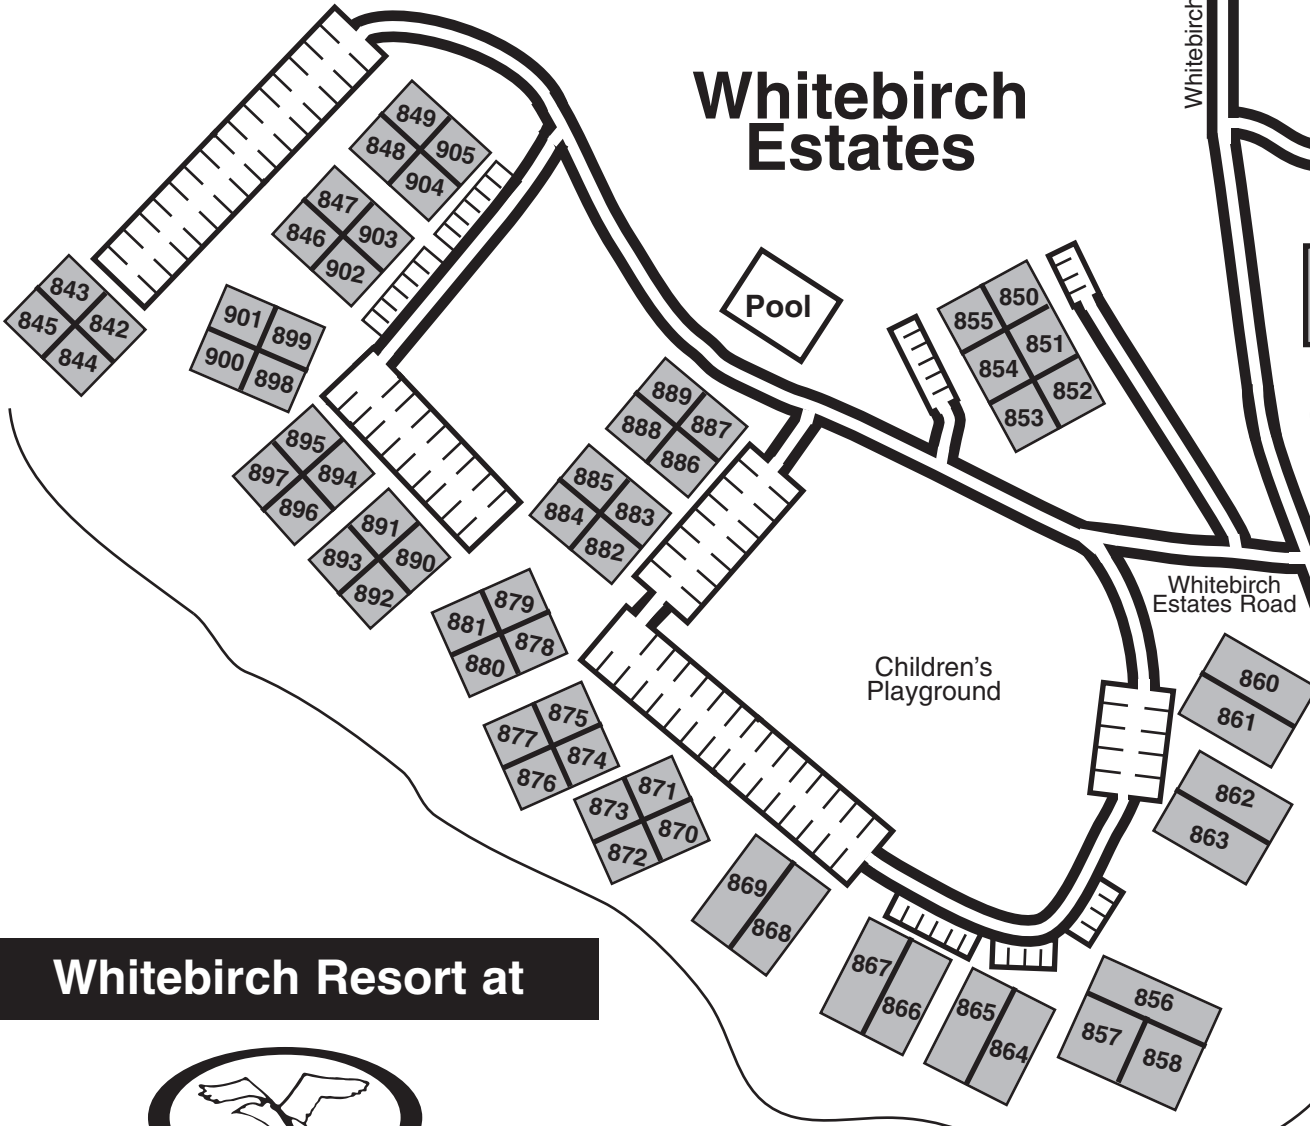

To Pequot Lakes

Cty Rd 11

1/2 mile west of main gate

Main Gate at Breezy Point

To Crosslake

Cty Rd 11

Breezy Center Pool

Whitebirch Estates

Whitebirch Center

Antler's Restaurant &

Whitebirch Golf Course Clubhouse & Driving Range

Robin Lane

Eagles Nest

Whitebirch Resort Registration

Cty Rd 4

- 906
- 907
- 908
- 909
- 912
- 913
- 914
- 915
- 916
- 917
- 918
- 919
- 920
- 921
- 922
- 923
- 924
- 925
- 926
- 927
- 928
- 929
- 930
- 931
- 932
- 933

Whitebirch Resort at

18th Fairway Whitebirch Golf Course

- 941
- 940

Dove Street

To Brainerd